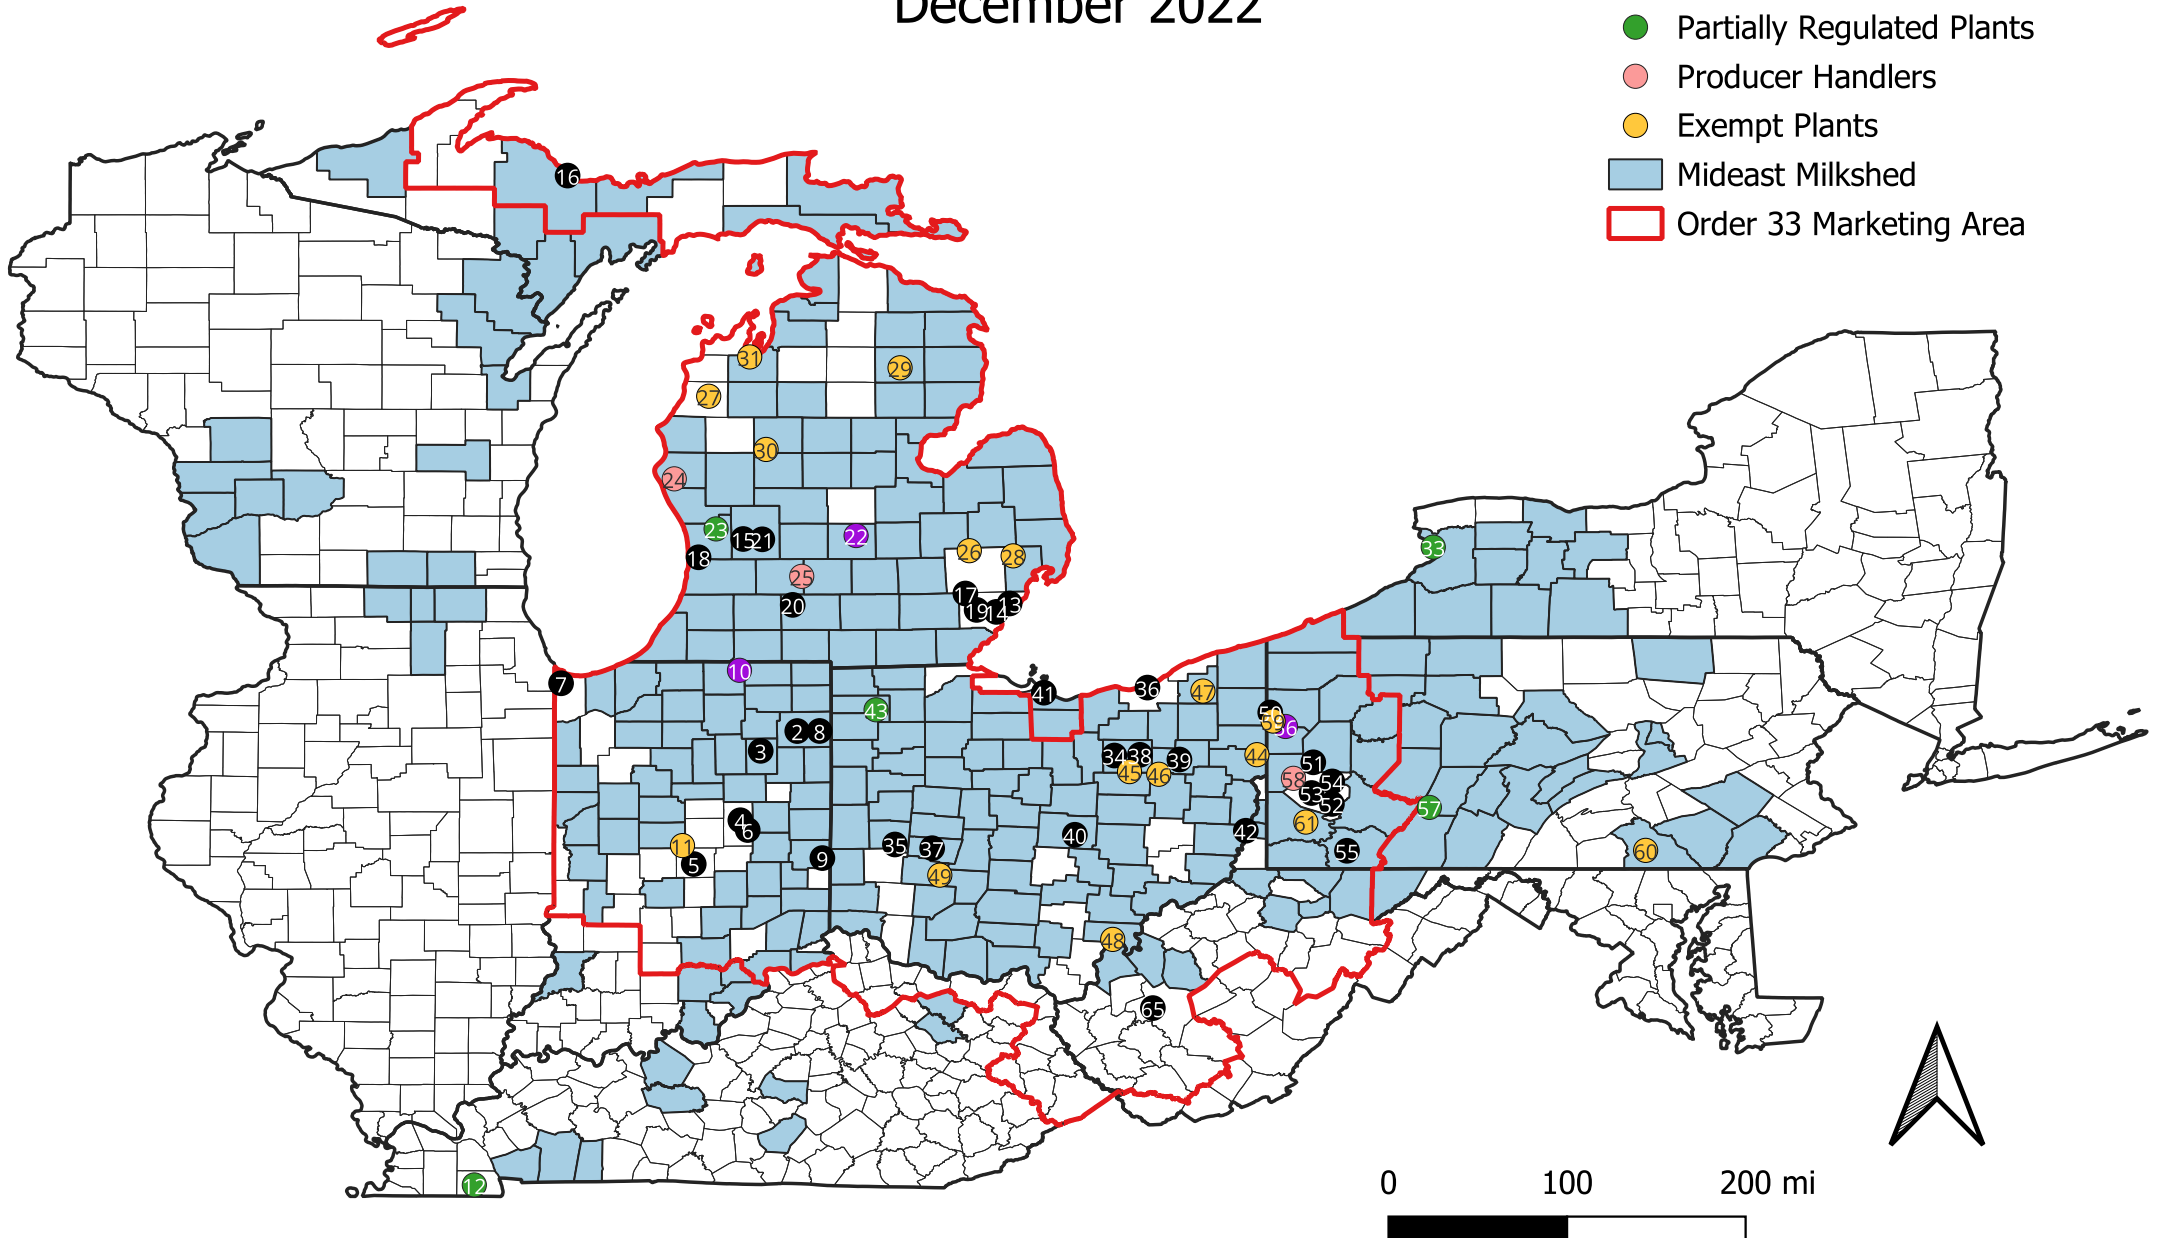

Mideast Marketing Area December 2022

- Pool Distributing Plants
- Pool Supply Plants
- Partially Regulated Plants
- Producer Handlers
- Exempt Plants
- Mideast Milkshed
- Order 33 Marketing Area